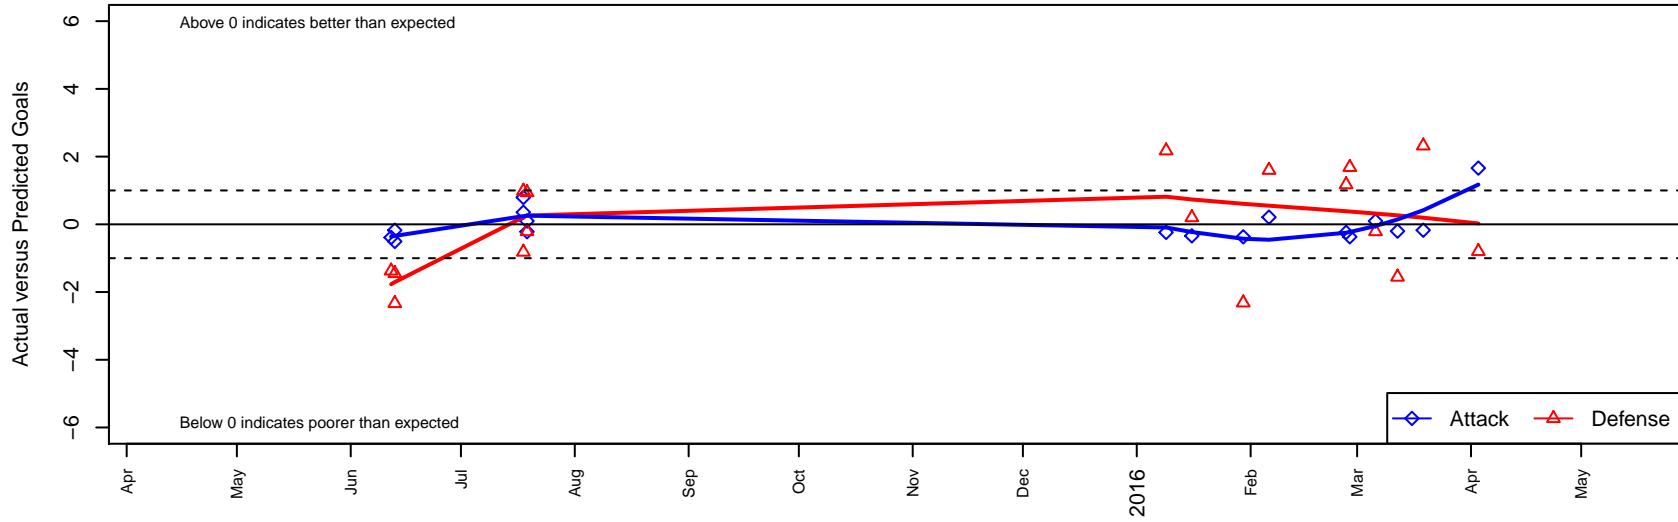

NW United Classic G99

NW United FC
 Burlington, WA
 G99 total strength=846
 attack=1.21 defense=1.13
 fall league = PSPL Classic 2 U16
 notes= Savoy 2015

alt names used:
 Northwest United FC Savoy
 NW United- Savoy
 NW United - Savoy

Venues played:
 2015 Skagit Firecracker U15-16
 2015 KITG GU16 Green
 2015 PSPL Classic 2 U16

NW United Classic G99
 Dots are actual minus expected GF (blue circles) and GA (red triangles).
 Blue line is smoothed change in attack strength. Red is smoothed change in defense strength.

**attack and defense variance (black dot)
relative to other teams
and top 10 in region**

**attack and defense rating
relative to others at age
and all opponents in last 13 months**

Performance relative to 13 month average